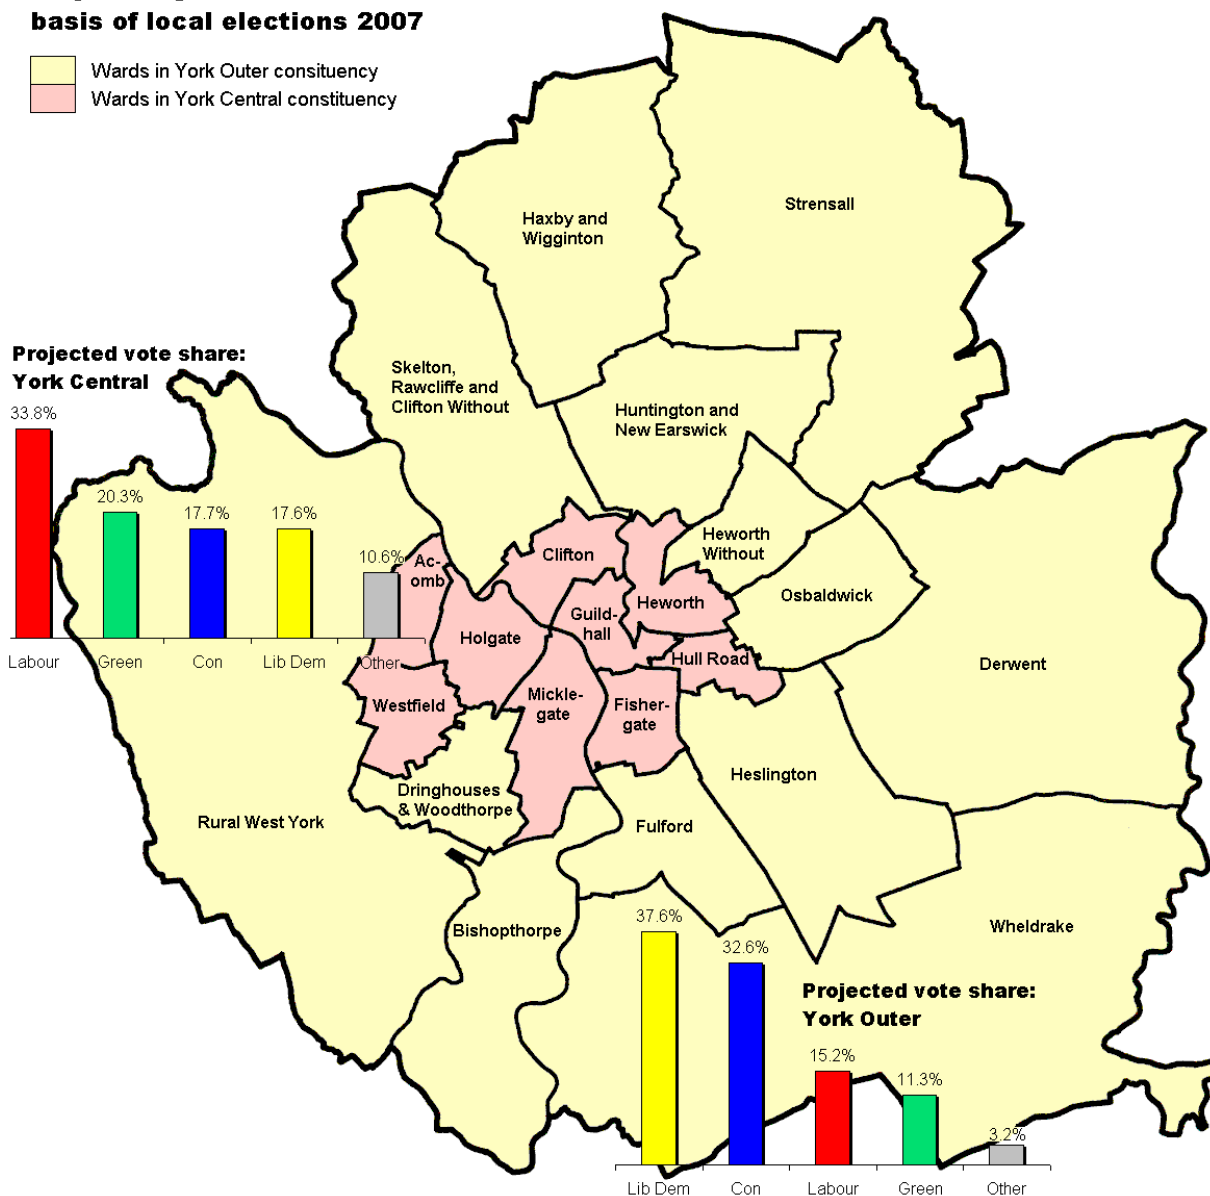

# Map of York Central and York Outer constituencies to be contested at the next General Election

## Projected general election vote share on basis of local elections 2007

Wards in York Outer constituency  
 Wards in York Central constituency

The map shows the boundaries of the wards in the city of York and colouring indicates the two York constituencies, together with vote share in the local elections based on highest placed candidate of each party in each ward.

### Next General Election

**Declared candidates for York Central:**  
 Hugh Bayley MP – **Labour**  
 Andy Chase – **Green**  
 Cllr Christian Vassie – **Liberal Democrat**  
 Susan Wade Weeks – **Conservative**

**Declared candidates for York Outer:**  
 James Alexander – **Labour**  
 Madeleine Kirk – **Liberal Democrat**  
 Julian Sturdy – **Conservative**